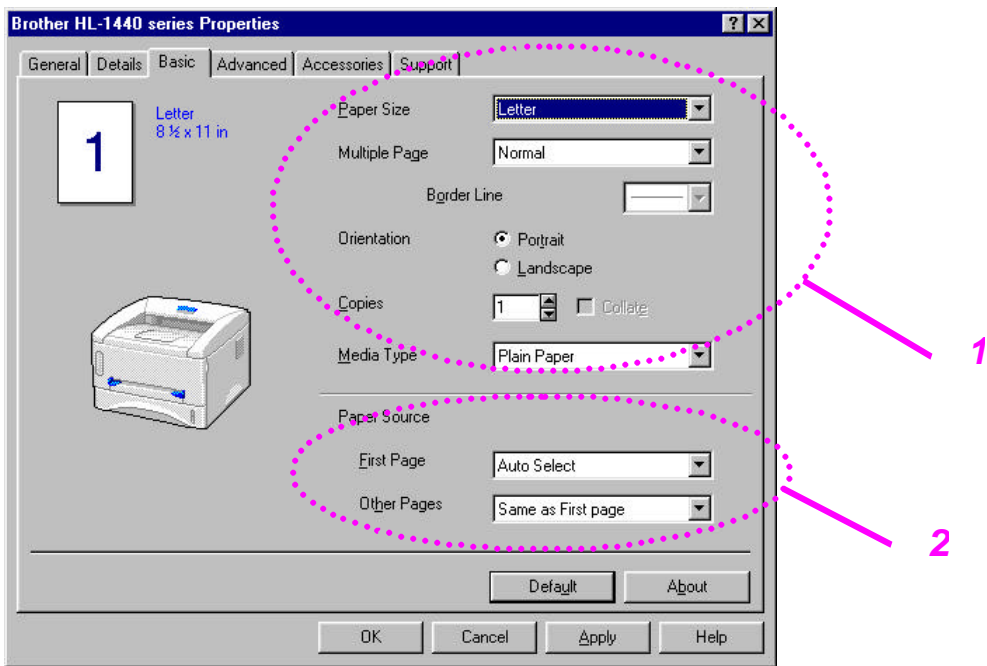

❖ PCL

<http://www.brother.co.kr>

1.

2.