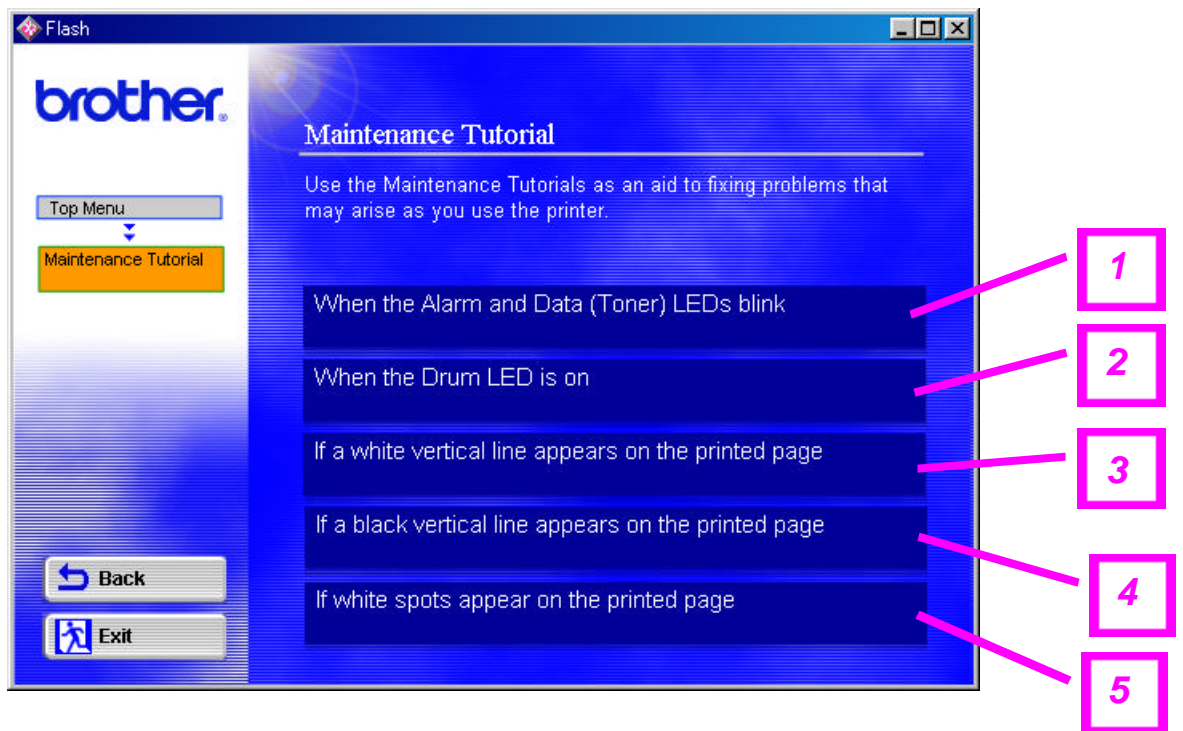

/

HL -1440,HL -1470

()

HL -1440, HL -1470

- TCP/IP, Netware, NetBIOS, Banyan VINES, LAT DLC/LLC
- - BRAdmin Professional
 - IP IPX SNMP MIB I MIB II
 - DEC NCP, TELNET NetWare
 -
-

CD-ROM

- 1.
- 2.
- 3.
- 4.
- 5.